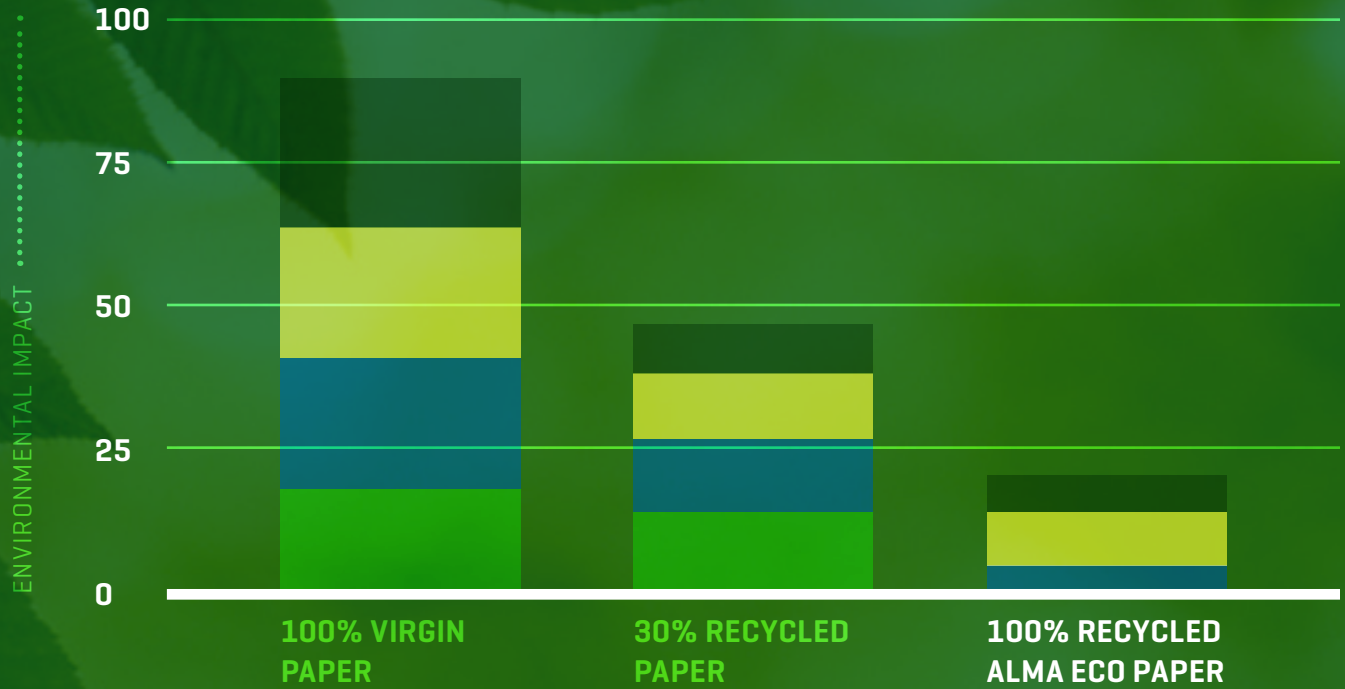

alma  eco

MULTIPURPOSE
PREMIUM WHITE COPY PAPER

90 BRIGHTNESS

20 LB

500 SHEETS

8.5 x 11" LETTER

1 PACK
500 SHEETS

-53%
CARBON

Saves
1,6kg CO₂

Emissions
from 1 car
for 2.75 hrs

-72%
ENERGY

Saves
19,3 kWh

Powers
1 home
for 12 hrs

-72%
WATER

Saves
28.48 gal

Enough water
for a 3 minute
shower

-100%
TREES

Saves
1 tree

A 16.5
pound
tree

ENVIRONMENTAL IMPACT OF PAPER

- CARBON [POUNDS]
- ELECTRICITY [kWh]
- WATER [GALLONS]
- TREES [POUNDS]

TYPES OF PAPER

DISTRIBUTED EXCLUSIVELY BY:

THE RAW OFFICE