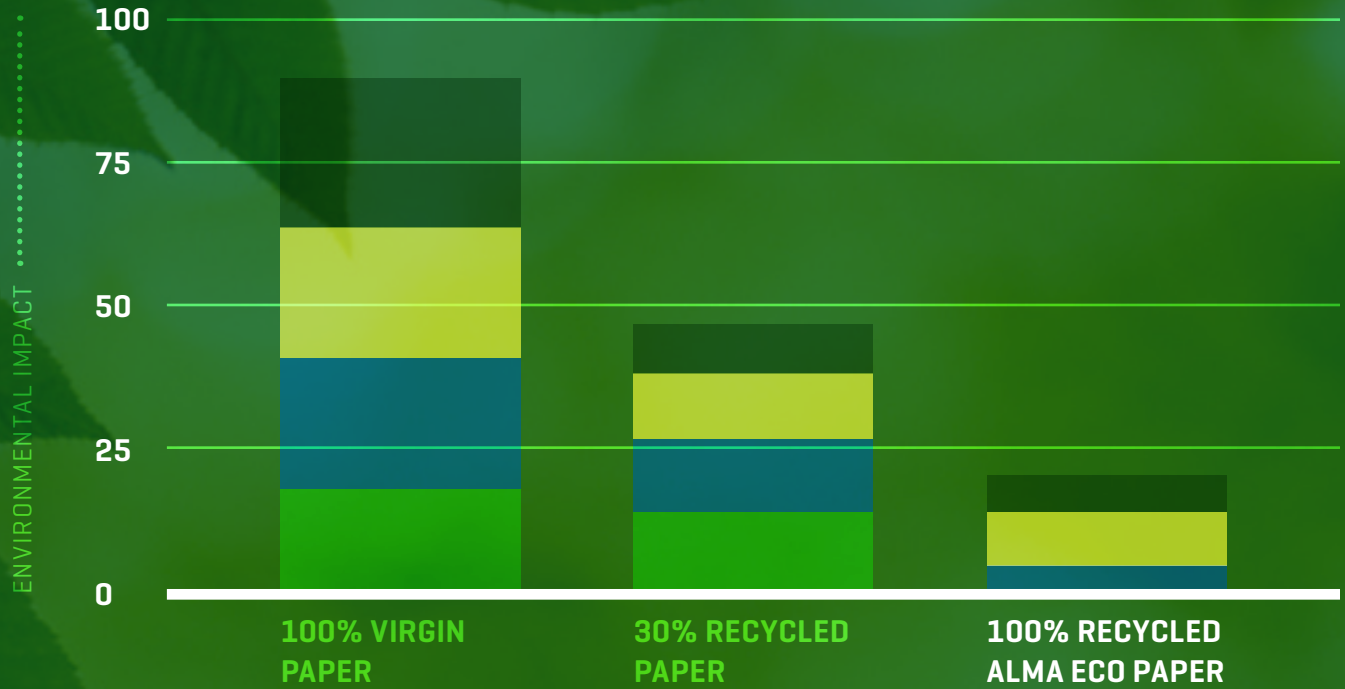

alma eco

MULTIPURPOSE
PREMIUM WHITE COPY PAPER

90 BRIGHTNESS

20 LB

500 SHEETS

8.5 x 11" LETTER

1 PACK
500 SHEETS

-53%
CARBON

Saves
1,6kg CO₂
Emissions
from 1 car
for 2.75 hrs

-72%
ENERGY

Saves
19,3 kWh
Powers
1 home
for 12 hrs

-72%
WATER

Saves
28.48 gal
Enough water
for a 3 minute
shower

-100%
TREES

Saves
1 tree
A 16.5
pound
tree

ENVIRONMENTAL IMPACT OF PAPER

- CARBON [POUNDS]
- ELECTRICITY [kWh]
- WATER [GALLONS]
- TREES [POUNDS]

TYPES OF PAPER

DISTRIBUTED EXCLUSIVELY BY:

THE RAW OFFICE

ECO FORWARD BUSINESS ESSENTIALS

RAWOFFICE.COM 1 844 729 5001